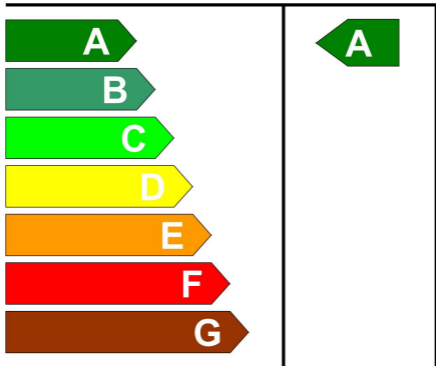

Energy Window

Warmwhite Windows
Eurologik 70 Casement
Eurocell 'A' Rate

Reg. No.: 3220 M836

Review Date: 12/2013

www.bfrc.org

All together better

This label is not a statutory requirement. It is a voluntary label provided as a customer service to allow consumers to make informed decisions on the energy performance of competing products.